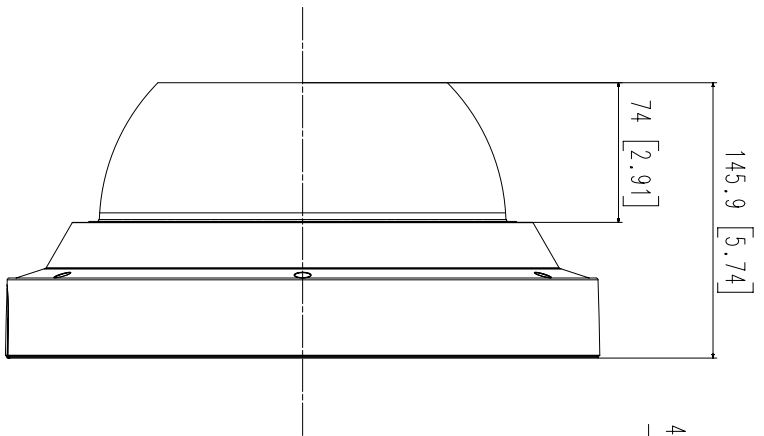

Unit: [mm] [inch]	SCALE: 1/1		Hanwha Techwin
No.	1	PNM-9084RQZ, PNM-9085RQZ	'19.10.08
		MODEL NAME	DATE