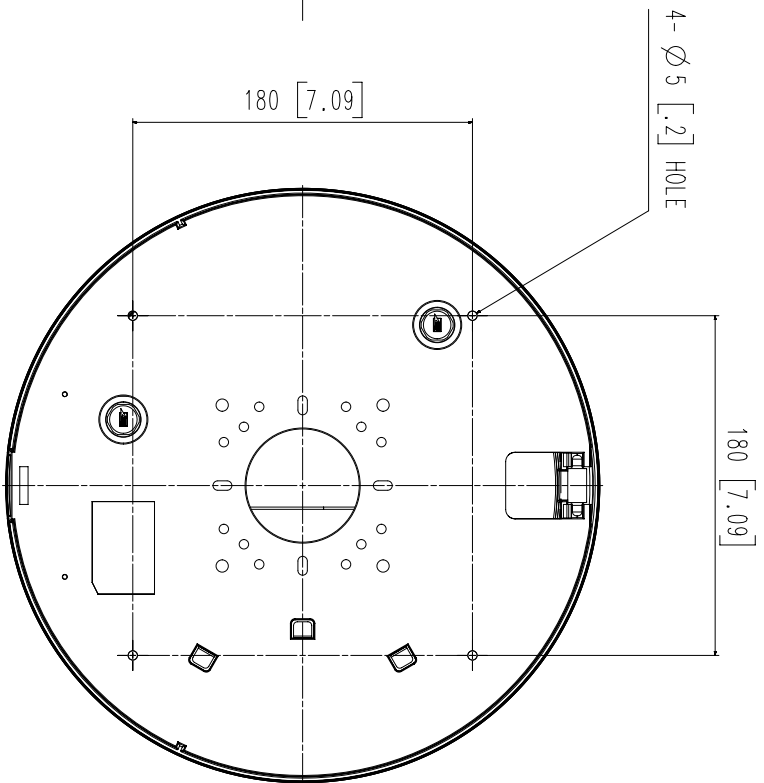

PNM-9085RQZ

20MP IR PTRZ Multi-directional Camera

Key Features

- 5MP x 4ch multi-directional camera
- Motorized PTRZ support
- Max. 30fps@5MP(H.265, H.264)
- 4.13~9.4mm(2.3x) motorized varifocal lens
- IR viewable length : 30m
- H.265, H.264, MJPEG codec, Multi streaming
- Video analytics, WiseStream II
- IP66, IK10, NEMA4X

Unit: [mm] [inch]	SCALE: 1/1		Hanwha Techwin
No.	1	PNM-9084RQZ, PNM-9085RQZ	'19.10.08
		MODEL NAME	DATE