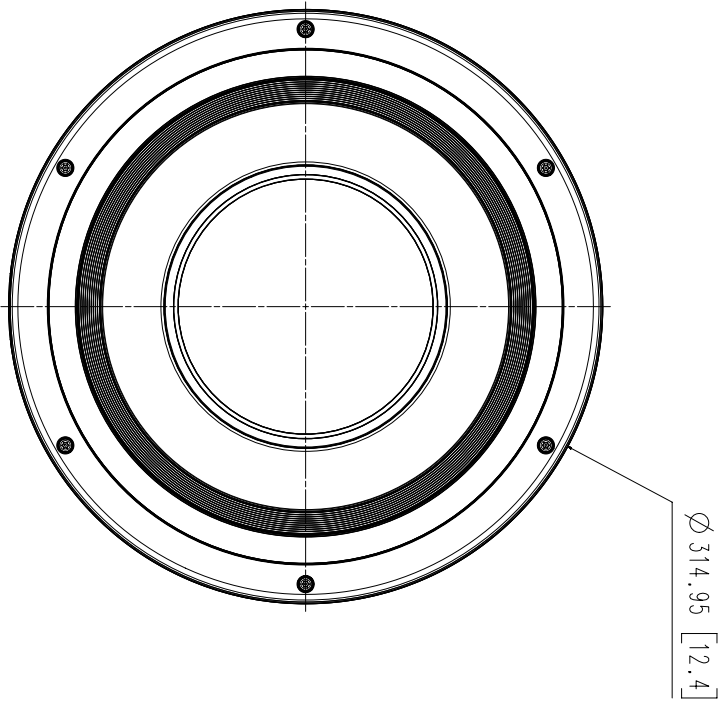

Unit: [mm] [inch]	SCALE: 1/1		Hanwha Techwin
No.	1	PNM-9084RQZ, PNM-9085RQZ	'19.10.08
		MODEL NAME	DATE